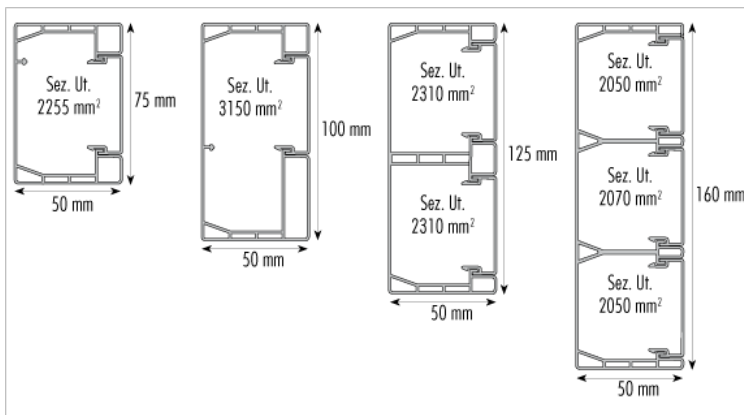

Technical drawings